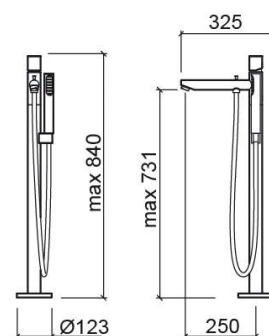

Single freestanding bath mixer - Chrome

Ref. 554880111

EAN Code. 5604815612424

Technical Information

Length: 325 mm

Width: 123 mm

Height: 840 mm

Weight: 13.56 kg

Collection: Single

Product type: Taps

Style: Contemporary

Material: Brass

Installation type: Floor

Features

- Fixing kit included
- Hot & cold flexible connectors and wall bracket included
- Single lever mixer
- Hand shower and shower hose not included