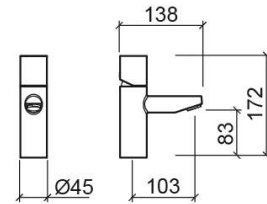

Single Plus basin mixer - Chrome

Ref. 506030111

EAN Code. 5604815613025

Technical Information

Length: 138 mm

Width: 45 mm

Height: 172 mm

Weight: 1.82 kg

Collection: [Single Plus](#)

Product type: Taps

Style: Contemporary

Material: Brass

Installation type: Basin shelf

Features

- Flow rate at 3 Bar - 16.8L/min
- Fixing kit included
- Hot & cold flexible connectors included
- Single lever mixer
- Waste not included