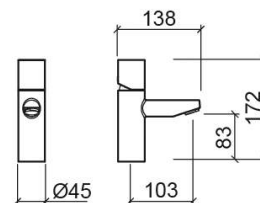

Single Plus basin mixer - Chrome

Ref. 506030111

EAN Code. 5604815613025

Technical Information

Length: 138 mm

Width: 45 mm

Height: 172 mm

Weight: 1.82 kg

Collection: [Single Plus](#)

Product type: Taps

Style: Contemporary

Material: Brass

Installation type: Basin shelf

Features

- Flow rate at 3 Bar - 16.8L/min
- Fixing kit included
- Hot & cold flexible connectors included
- Single lever mixer
- Waste not included