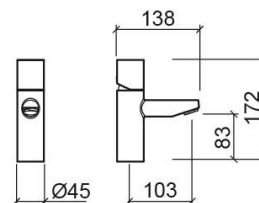

### Technical Information

Length: 138 mm

Width: 45 mm

Height: 172 mm

Weight: 1.82 kg

Collection: [Single Plus](#)

Product type: Taps

Style: Contemporary