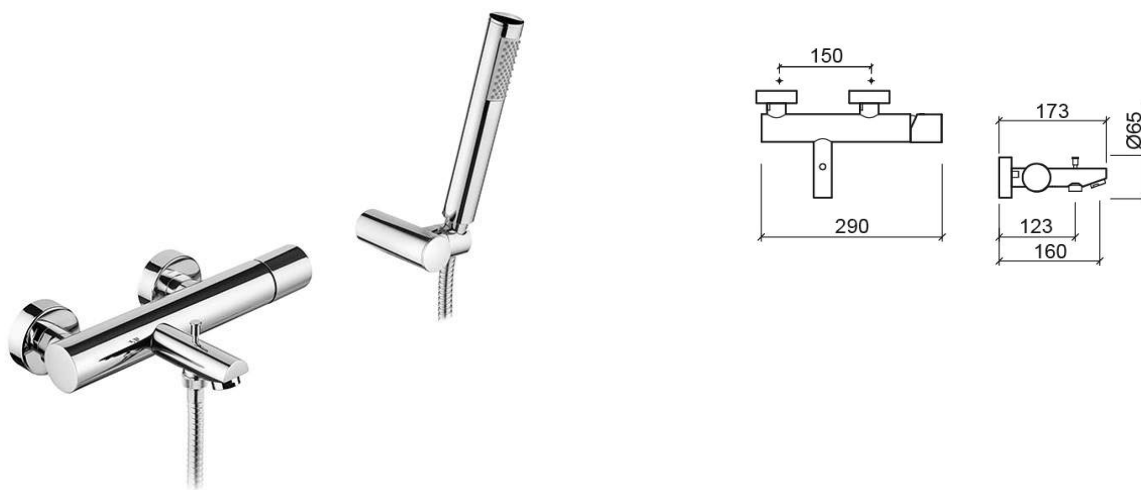

Single Plus bath mixer - Chrome

Ref. 506080111

EAN Code. 5604815613070

Technical Information

Length: 173 mm

Width: 290 mm

Height: 65 mm

Weight: 2.54 kg

Collection: [Single Plus](#)

Product type: Taps

Style: Contemporary

Material: Brass

Installation type: Wall mounted

Features

- Flow rate at 3 Bar - 21L/min (spout) - 11L/min (hand shower)
- Hand shower - 1 function
- Single lever mixer
- Duo hand shower, 1.70m shower hose and wall bracket included