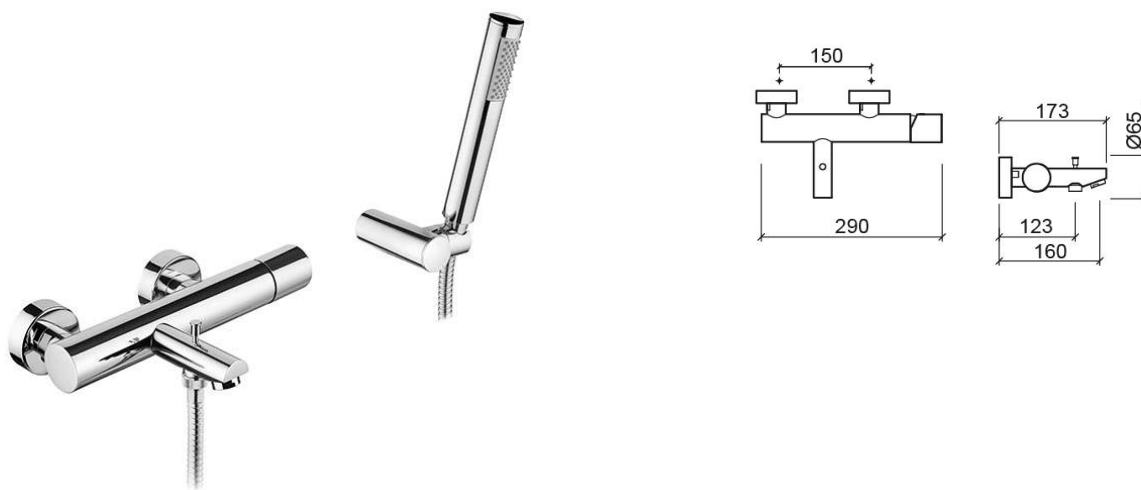

## Single Plus bath mixer - Chrome

Ref. 506080111

EAN Code. 5604815613070

### Technical Information

Length: 173 mm

Width: 290 mm

Height: 65 mm

Weight: 2.54 kg

Collection: [Single Plus](#)

Product type: Taps

Style: Contemporary

Material: Brass

Installation type: Wall mounted

### Features

- Flow rate at 3 Bar - 21L/min (spout) - 11L/min (hand shower)
- Hand shower - 1 function
- Single lever mixer
- Duo hand shower, 1.70m shower hose and wall bracket included