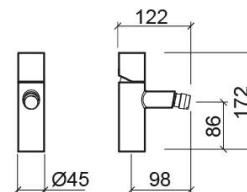

Single Plus bidet mixer - Chrome

Ref. 506040111

EAN Code. 5604815613032

Technical Information

Length: 122 mm

Width: 45 mm

Height: 172 mm

Weight: 1.75 kg

Collection: [Single Plus](#)

Product type: Taps

Style: Contemporary

Material: Brass

Installation type: Bidet

Features

- Flow rate at 3 Bar - 17L/min
- Fixing kit included
- Hot & cold flexible connectors included
- Single lever mixer
- Waste not included