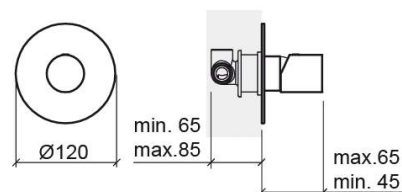

Single Plus concealed 3-way shower valve - Chrome

Ref. 506170111C

EAN Code. 5604815613049

Technical Information

Length: 65 mm

Diameter: Ø120 mm

Collection: [Single Plus](#)

Product type: Taps

Style: Contemporary

Material: Brass

Installation type: Concealed

Features

- Flow rate at 3 Bar - 25L/min
- Single lever mixer
- Shower solution for 1 water outlet (3-way)

Downloads

Cleaning Manuals

[Cleaning Manual \(PDF\)](#) ,