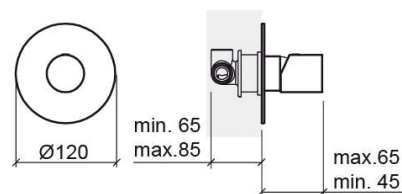

## Technical Information

Length: 65 mm

Diameter: Ø120 mm

Collection: [Single Plus](#)

Product type: Taps

Style: Contemporary

Material: Brass

Installation type: Concealed

## Features

- Flow rate at 3 Bar - 25L/min
- Single lever mixer
- Shower solution for 1 water outlet (3-way)