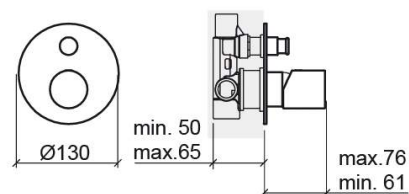

Single Plus concealed 4-way shower valve - Chrome

Ref. 506180111C

EAN Code. 5604815613056

Technical Information

Length: 76 mm

Diameter: Ø130 mm

Weight: 1.37 kg

Collection: [Single Plus](#)

Product type: Taps

Style: Contemporary

Material: Brass

Installation type: Concealed

Features

- Single lever mixer
- Shower solution for 2 water outlets (4-way)
- Flow rate at 3 Bar - 17/23L/min

Downloads

Cleaning Manuals