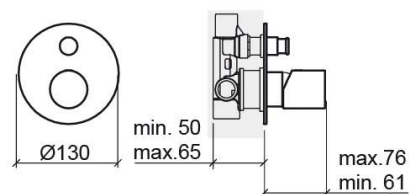

## Technical Information

Length: 76 mm

Diameter: Ø130 mm

Weight: 1.37 kg

Collection: [Single Plus](#)

Product type: Taps

Style: Contemporary

Material: Brass