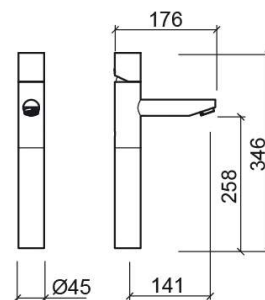

Single Plus tall basin mixer - Chrome

Ref. 506430111

EAN Code. 5604815613063

Technical Information

Length: 176 mm

Width: 45 mm

Height: 346 mm

Weight: 2.51 kg

Collection: [Single Plus](#)

Product type: Taps

Style: Contemporary

Material: Brass

Installation type: Basin shelf

Features

- Flow rate at 3 Bar - 16.8L/min
- Fixing kit included
- Hot & cold flexible connectors included
- Single lever mixer
- Waste not included