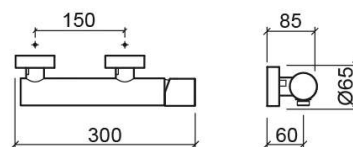

Single shower valve - Chrome

Ref. 554070111

EAN Code. 5604815610345

Description

Please check availability.

Technical Information

Length: 85 mm

Width: 300 mm

Height: 65 mm

Weight: 1.89 kg

Collection: Single

Product type: Taps

Style: Contemporary

Material: Brass

Installation type: Wall mounted

Features

- Flow rate at 3 Bar - 18L/min
- Single lever mixer

Downloads

Cleaning Manuals

[Cleaning Manual \(PDF\)](#) ,

Technical Drawings

[5540701 DT \(PDF\)](#) ,