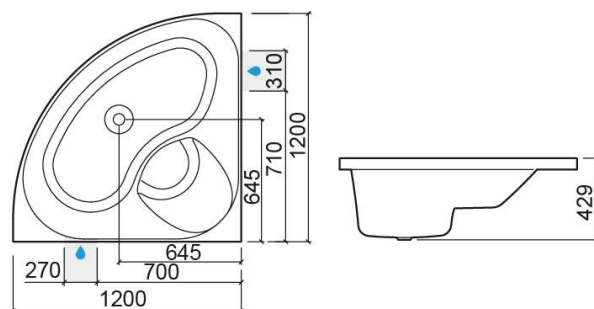

Skin bath - White

Discontinued

Ref. 8012000000

EAN Code. 5604815419252

Description

Discontinued product - available until permanent stock rupture.

Features

- Waste not included

Technical Information

Length: 1200 mm

Width: 1200 mm

Height: 429 mm

Weight: 22.70 kg

Collection: [Skin](#)

Product type: Baths

Style: Traditional

Product Format: Angular

Material: Acrylic

Installation type: Corner