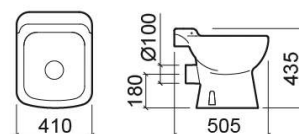

## Technical Information

Length: 505 mm

Width: 410 mm

Height: 435 mm

Weight: 21.00 kg

Collection: [Pia Hospitalar](#)

Product type: Other ceramic pieces

Style: Traditional