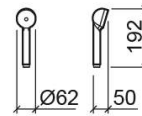

Smile hand shower - White

Ref. 5919100

EAN Code. 5604815606881

Technical Information

Length: 185 mm

Width: 62 mm

Height: 52 mm

Weight: 0.10 kg

Collection: [Smile](#)

Product type: Kits, rails and hand showers

Style: Traditional

Product Format: Round

Material: ABS

Downloads

Cleaning Manuals

[Cleaning Manual \(PDF\)](#) ,