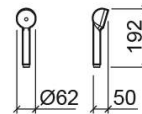

Smile hand shower - White

Ref. 5919100

EAN Code. 5604815606881

Technical Information

Length: 185 mm

Width: 62 mm

Height: 52 mm

Weight: 0.10 kg

Collection: [Smile](#)

Product type: Kits, rails and hand showers

Style: Traditional

Product Format: Round

Material: ABS

Downloads

Cleaning Manuals

[Cleaning Manual \(PDF\)](#) ,