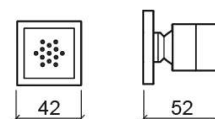

# Square body jet - Chrome

Ref. 5799111

EAN Code. 5604815608557

## Technical Information

Length: 42 mm

Width: 52 mm

Height: 42 mm

Weight: 0.20 kg

Collection: [Acessórios de duche](#)

Product type: Hydromassage

Style: Contemporary