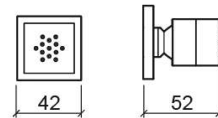

## Square body jet - Chrome

Ref. 5799111

EAN Code. 5604815608557

### Technical Information

Length: 42 mm

Width: 52 mm

Height: 42 mm

Weight: 0.20 kg

Collection: [Acessórios de duche](#)

Product type: Hydromassage

Style: Contemporary