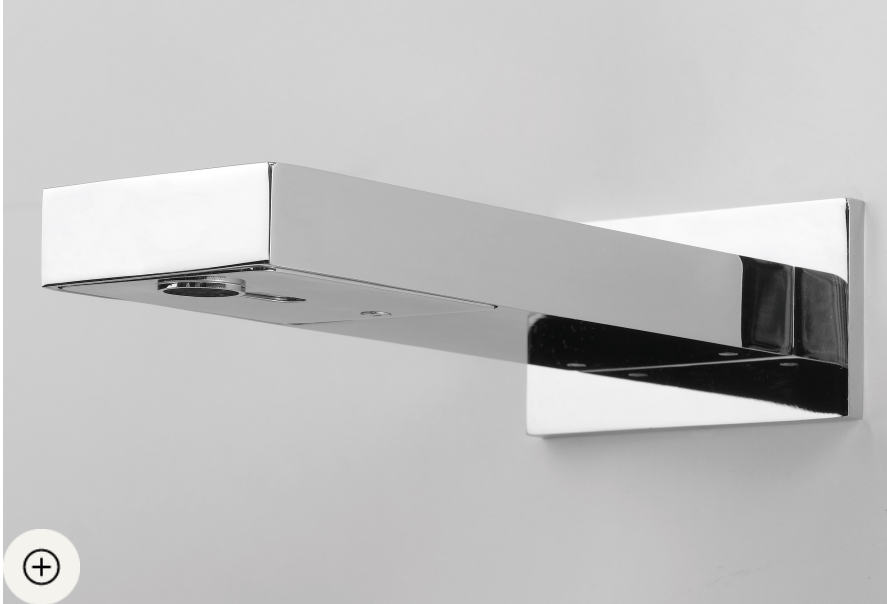

Square concealed battery operated sensor basin tap w/o box - Chrome

Discontinued

Ref. 547735111

EAN Code. 5604815608885

Description

Discontinued product - available until permanent stock rupture.

Technical Information

Length: 231 mm

Width: 180 mm

Height: 115 mm

Weight: 3.81 kg

Collection: Square

Product type: Taps

Material: Brass

Installation type: Concealed