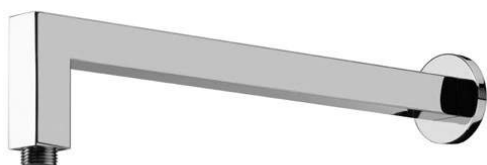

## Square shower arm - Chrome

Ref. 5808011

EAN Code. 5604815898378

### Technical Information

Length: 351 mm

Width: 58 mm

Height: 102 mm

Weight: 0.74 kg

Collection: [Complementos](#)

Product type: Kits, rails and hand showers

Style: Contemporary

Product Format: Square

Material: Brass

Installation type: Wall mounted

Variations

---

Matte black

351x58x102 mm

Ref. 5808026