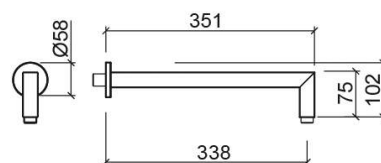

## Square shower arm - Chrome

Ref. 5808011

EAN Code. 5604815898378

### Technical Information

Length: 351 mm

Width: 58 mm

Height: 102 mm

Weight: 0.74 kg

Collection: [Complementos](#)

Product type: Kits, rails and hand showers

Style: Contemporary

Product Format: Square

Material: Brass

Installation type: Wall mounted

Variations

---

Matte black

351x58x102 mm

Ref. 5808026