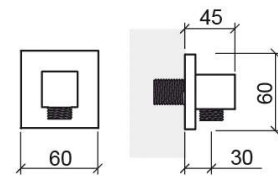

Square shower elbow - Chrome

Ref. 5690111

EAN Code. 5604815608571

Technical Information

Length: 45 mm

Width: 60 mm

Height: 60 mm

Weight: 0.26 kg

Collection: [Complementos](#)

Product type: Kits, rails and hand showers

Material: Brass

Features

- Compatible with concealed 4- or 5-way mixers

Downloads

2D & 3D Files

[56901 CAD 2D \(ZIP\)](#) , [56901 CAD 3D \(ZIP\)](#) ,