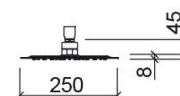

Square shower head - Chrome

Ref. 5609111

EAN Code. 5604815611335

Technical Information

Length: 250 mm

Width: 250 mm

Height: 45 mm

Weight: 1.36 kg

Collection: [Square](#)

Product type: Kits, rails and hand showers

Style: Contemporary

Product Format: Square

Material: Stainless steel

Installation type: Wall mounted

Features

- Flow rate at 3 Bar - 12L/min
- With silicone water outlets

Variations

Chrome
200x200x45 mm

Ref. 5599111

EAN Code. 5604815611366

Weight: 0.88 kg

Chrome
300x300x45 mm

Ref. 5749111

EAN Code. 5604815608311

Weight: 1.89 kg

Chrome
400x400x45 mm

Ref. 5759111

EAN Code. 5604815608328

Weight: 3.43 kg

Downloads

Cleaning Manuals

Cleaning Manual (PDF) ,