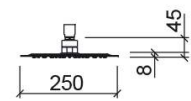

### Technical Information

Length: 250 mm

Width: 250 mm

Height: 45 mm

Weight: 1.36 kg

Collection: [Square](#)

Product type: Kits, rails and hand showers

Style: Contemporary