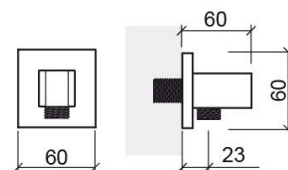

Square shower outlet elbow with bracket - Chrome

Ref. 5690311

EAN Code. 5604815610062

Technical Information

Length: 60 mm

Width: 60 mm

Height: 60 mm

Weight: 0.38 kg

Collection: Complementos

Product type: Kits, rails and hand showers

Material: Brass

Features

- With wall bracket
- Compatible with concealed 4- or 5-way mixers

Downloads

Technical Drawings

56903 DT (PDF) ,