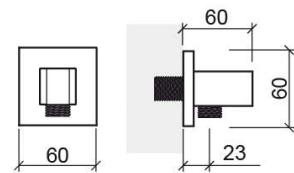

Square shower outlet elbow with bracket - Chrome

Ref. 5690311

EAN Code. 5604815610062

Technical Information

Length: 60 mm

Width: 60 mm

Height: 60 mm

Weight: 0.38 kg

Collection: Complementos

Product type: Kits, rails and hand showers

Material: Brass

Features

- With wall bracket
- Compatible with concealed 4- or 5-way mixers

Downloads

Technical Drawings

56903 DT (PDF) ,