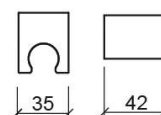

Square wall bracket - Chrome

Ref. 5690011

EAN Code. 5604815608564

Technical Information

Length: 35 mm

Width: 42 mm

Height: 30 mm

Weight: 0.04 kg

Collection: [Complementos](#)

Product type: Kits, rails and hand showers

Material: ABS

Features

- Fixing kit included

Variations

Matte black

35x42x30 mm