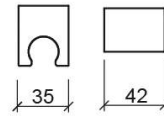

Square wall bracket - Chrome

Ref. 5690011

EAN Code. 5604815608564

Technical Information

Length: 35 mm

Width: 42 mm

Height: 30 mm

Weight: 0.04 kg

Collection: [Complementos](#)

Product type: Kits, rails and hand showers

Material: ABS

Features

- Fixing kit included

Variations

Matte black

35x42x30 mm