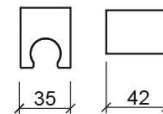

Square wall bracket - Chrome

Ref. 5690011

EAN Code. 5604815608564

Technical Information

Length: 35 mm

Width: 42 mm

Height: 30 mm

Weight: 0.04 kg

Collection: [Complementos](#)

Product type: Kits, rails and hand showers

Material: ABS

Features

- Fixing kit included

Variations

Matte black

35x42x30 mm