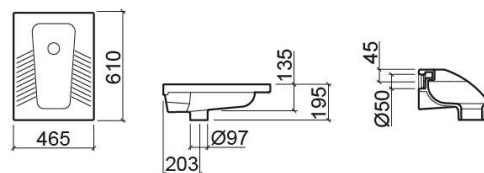

### Technical Information

Length: 610 mm

Width: 465 mm

Height: 195 mm

Weight: 14.50 kg

Collection: [Turca](#)

Product type: Other ceramic pieces, Toilets

Style: Traditional

Product Format: Rectangular

Material: Ceramic

Installation type: Floor