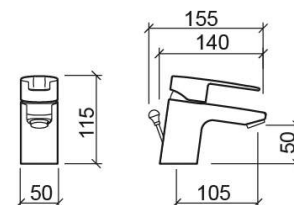

Start basin mixer with waste - Chrome

Ref. 558030011

EAN Code. 5604815611427

Technical Information

Length: 155 mm

Width: 50 mm

Height: 115 mm

Weight: 1.29 kg

Collection: Start

Product type: Taps

Style: Contemporary

Material: Brass; ZAMAK

Installation type: Basin shelf

Features

- Flow rate at 3 Bar - 15L/min
- Fixing kit included
- Hot & cold flexible connectors included
- Single lever mixer
- Automatic outlet valve included