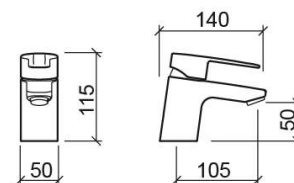

Start basin mixer - Chrome

Ref. 558030111

EAN Code. 5604815611441

Technical Information

Length: 140 mm

Width: 50 mm

Height: 115 mm

Weight: 1.11 kg

Collection: Start

Product type: Taps

Style: Contemporary

Material: Brass; ZAMAK

Installation type: Basin shelf

Features

- Flow rate at 3 Bar - 15L/min
- Fixing kit included
- Hot & cold flexible connectors included
- Single lever mixer
- Waste not included