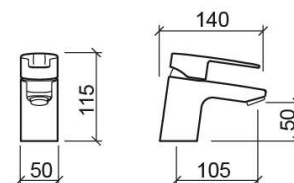

## Technical Information

Length: 140 mm

Width: 50 mm

Height: 115 mm

Weight: 1.11 kg

Collection: Start

Product type: Taps

Style: Contemporary