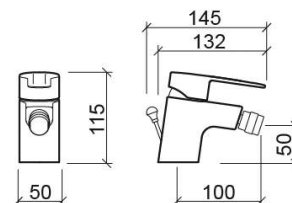

Start bidet mixer with waste - Chrome

Ref. 558040011

EAN Code. 5604815611434

Technical Information

Length: 145 mm

Width: 50 mm

Height: 115 mm

Weight: 1.32 kg

Collection: Start

Product type: Taps

Style: Contemporary

Material: Brass; ZAMAK

Installation type: Bidet

Features

- Flow rate at 3 Bar - 15L/min
- Fixing kit included
- Hot & cold flexible connectors included
- Single lever mixer
- Automatic outlet valve included