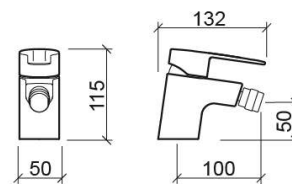

### Technical Information

Length: 132 mm

Width: 50 mm

Height: 115 mm

Weight: 1.14 kg

Collection: Start

Product type: Taps

Style: Contemporary

### Features

- Flow rate at 3 Bar - 15L/min
- Fixing kit included
- Hot & cold flexible connectors included
- Single lever mixer
- Waste not included