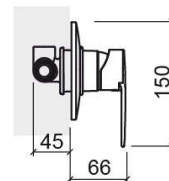

## Technical Information

Length: 66 mm

Width: 117 mm

Height: 150 mm

Weight: 0.87 kg

Collection: Start

Product type: Taps

Style: Contemporary