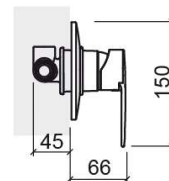

Start concealed 3-way shower valve - Chrome

Ref. 558170111C

EAN Code. 5604815611816

Technical Information

Length: 66 mm

Width: 117 mm

Height: 150 mm

Weight: 0.87 kg

Collection: Start

Product type: Taps

Style: Contemporary

Material: Brass

Installation type: Concealed

Features

- Flow rate at 3 Bar - 27.5L/min
- Single lever mixer
- Shower solution for 1 water outlet (3-way)