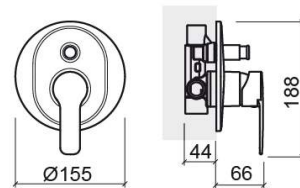

Start concealed 4-way shower valve - Chrome

Ref. 558180111C

EAN Code. 5604815611823

Technical Information

Length: 66 mm

Width: 155 mm

Height: 188 mm

Weight: 1.31 kg

Collection: Start

Product type: Taps

Style: Contemporary

Material: Brass

Installation type: Concealed

Features

- Single lever mixer
- Shower solution for 2 water outlets (4-way)
- Flow rate at 3 Bar - 19.5/25.5L/min