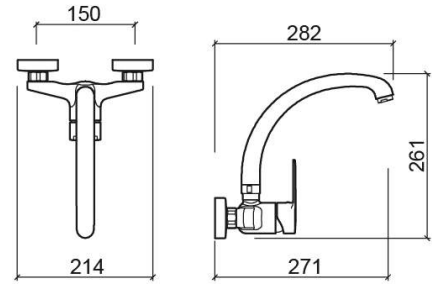

Start kitchen mixer - Chrome

Ref. 558370111

EAN Code. 5604815611700

Technical Information

Length: 282 mm

Width: 214 mm

Height: 261 mm

Weight: 1.55 kg