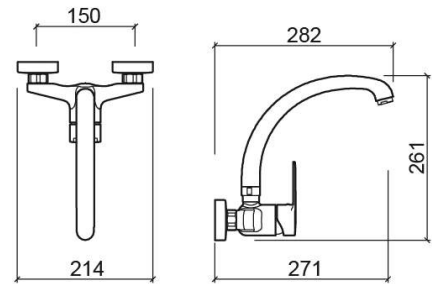

### Technical Information

Length: 282 mm

Width: 214 mm

Height: 261 mm

Weight: 1.55 kg

Collection: [Start](#)

Product type: Kitchen taps

Material: Brass