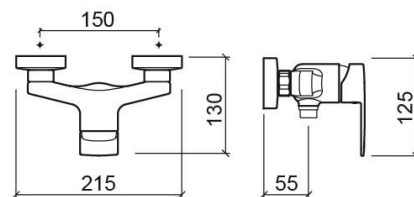

Start shower valve - Chrome

Ref. 558070111

EAN Code. 5604815611465

Technical Information

Length: 130 mm

Width: 215 mm

Height: 125 mm

Weight: 1.58 kg

Collection: Start

Product type: Taps

Style: Contemporary

Material: Brass; ZAMAK

Installation type: Wall mounted

Features

- Flow rate at 3 Bar - 20.5L/min
- Hand shower - 1 function
- Single lever mixer
- Mixa hand shower, 1.75m shower hose and wall bracket included