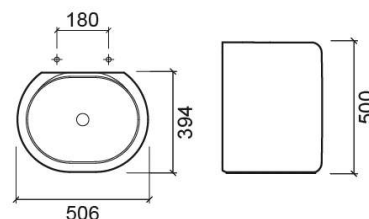

Status 50 basin - White

Discontinued

Ref. 123330004

EAN Code. 5604815122039

Description

Discontinued product - available until permanent stock rupture.

Technical Information

Length: 506 mm

Width: 394 mm

Height: 500 mm

Weight: 11.50 kg

Collection: [Status](#)

Product type: Basins

Style: Contemporary

Product Format: Oval

Material: Ceramic