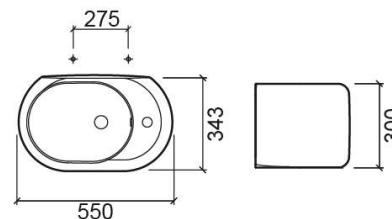

Status 55 basin - White

Discontinued

Ref. 123300004

EAN Code. 5604815121582

Description

Discontinued product - available until permanent stock rupture.

Technical Information

Length: 605 mm

Width: 408 mm

Height: 180 mm

Weight: 20.00 kg

Collection: [Status](#)

Product type: Basins

Style: Contemporary

Product Format: Oval

Material: Ceramic

Installation type: Wall hung

Features

- With overflow ring
- With tap hole
- With overflow
- Fixing kit included