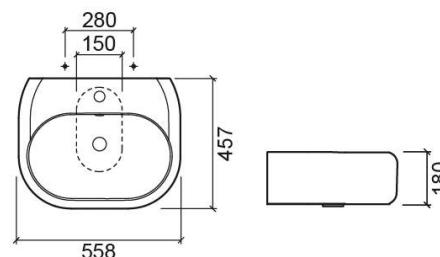

Status 56 basin with tap hole - White

Discontinued

Ref. 123310004

EAN Code. 5604815121599

Description

Discontinued product - available until permanent stock rupture.

Technical Information

Length: 558 mm

Width: 457 mm

Height: 180 mm

Weight: 11.50 kg

Collection: [Status](#)

Product type: Basins

Style: Contemporary

Product Format: Oval

Material: Ceramic

Installation type: Countertop

Features

- With overflow ring
- With tap hole
- With overflow
- Fixing kit included

Downloads

Product Images

123310 A (WEBP) ,

Cleaning Manuals

Cleaning Manual (PDF) ,