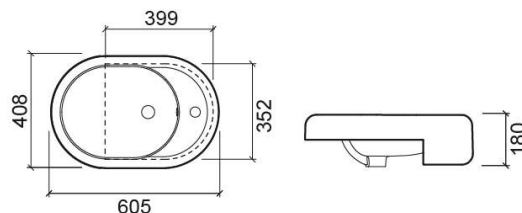

Status 60 basin - White

Discontinued

Ref. 123350004

EAN Code. 5604815120578

Description

Discontinued product - available until permanent stock rupture.

Technical Information

Length: 605 mm

Width: 408 mm

Height: 180 mm

Weight: 13.80 kg

Collection: [Status](#)

Product type: Basins

Style: Contemporary

Product Format: Oval

Material: Ceramic

Installation type: Semi-recessed

Features

- With overflow ring
- With tap hole
- With overflow