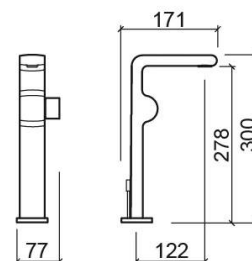

Status basin mixer with waste - Chrome

Discontinued

Ref. 539030011

EAN Code. 5604815609967

Description

Discontinued product - available until permanent stock rupture.

Technical Information

Length: 171 mm

Width: 77 mm

Height: 181 mm

Weight: 2.08 kg

Collection: [Status](#)

Product type: Taps

Style: Contemporary

Material: Brass

Installation type: Basin shelf

Features

- Flow rate at 3 Bar - 15L/min
- Fixing kit included
- Hot & cold flexible connectors included
- Single lever mixer
- Automatic outlet valve included