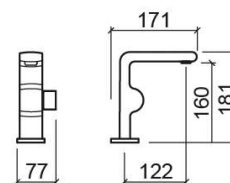

Status basin mixer - Chrome

Discontinued

Ref. 539030111

EAN Code. 5604815611120

Description

Discontinued product - available until permanent stock rupture.

Technical Information

Length: 171 mm

Width: 77 mm

Height: 181 mm

Weight: 2.00 kg

Collection: Status

Product type: Taps

Style: Contemporary

Material: Brass

Installation type: Basin shelf

Features

- Flow rate at 3 Bar - 15L/min
- Fixing kit included
- Hot & cold flexible connectors included
- Single lever mixer
- Waste not included

Downloads

Cleaning Manuals

[Cleaning Manual \(PDF\)](#) ,

2D & 3D Files