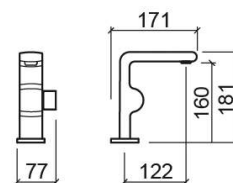

Status basin mixer - Chrome

Discontinued

Ref. 539030111

EAN Code. 5604815611120

Description

Discontinued product - available until permanent stock rupture.

Technical Information

Length: 171 mm

Width: 77 mm

Height: 181 mm

Weight: 2.00 kg

Collection: Status

Product type: Taps

Style: Contemporary

Material: Brass

Installation type: Basin shelf

Features

- Flow rate at 3 Bar - 15L/min
- Fixing kit included
- Hot & cold flexible connectors included
- Single lever mixer
- Waste not included