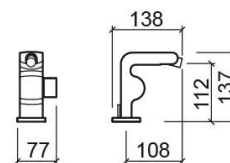

Status bidet mixer with waste - Chrome

Discontinued

Ref. 539040011

EAN Code. 5604815609974

Description

Discontinued product - available until permanent stock rupture.

Technical Information

Length: 138 mm

Width: 77 mm

Height: 137 mm

Weight: 1.85 kg

Collection: Status

Product type: Taps

Style: Contemporary

Material: Brass

Installation type: Bidet

Features

- Flow rate at 3 Bar - 15L/min
- Fixing kit included
- Hot & cold flexible connectors included
- Single lever mixer
- Automatic outlet valve included