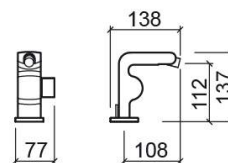

Status bidet mixer with waste - Chrome

Discontinued

Ref. 539040011

EAN Code. 5604815609974

Description

Discontinued product - available until permanent stock rupture.

Technical Information

Length: 138 mm

Width: 77 mm

Height: 137 mm

Weight: 1.85 kg

Collection: Status

Product type: Taps

Style: Contemporary

Material: Brass

Installation type: Bidet

Features

- Flow rate at 3 Bar - 15L/min
- Fixing kit included
- Hot & cold flexible connectors included
- Single lever mixer
- Automatic outlet valve included