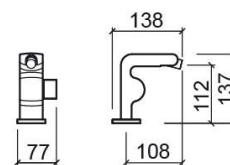

Status bidet mixer - Chrome

Discontinued

Ref. 539040111

EAN Code. 5604815611137

Description

Discontinued product - available until permanent stock rupture.

Technical Information

Length: 138 mm

Width: 77 mm

Height: 137 mm

Weight: 1.80 kg

Collection: Status

Product type: Taps

Style: Contemporary

Material: Brass

Installation type: Bidet

Features

- Flow rate at 3 Bar - 15L/min
- Fixing kit included
- Hot & cold flexible connectors included
- Single lever mixer
- Waste not included