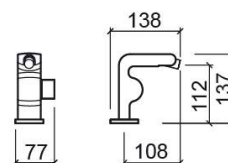

Status bidet mixer - Chrome

Discontinued

Ref. 539040111

EAN Code. 5604815611137

Description

Discontinued product - available until permanent stock rupture.

Technical Information

Length: 138 mm

Width: 77 mm

Height: 137 mm

Weight: 1.80 kg

Collection: Status

Product type: Taps

Style: Contemporary

Material: Brass

Installation type: Bidet

Features

- Flow rate at 3 Bar - 15L/min
- Fixing kit included
- Hot & cold flexible connectors included
- Single lever mixer
- Waste not included

Downloads

Cleaning Manuals

[Cleaning Manual \(PDF\)](#) ,

2D & 3D Files