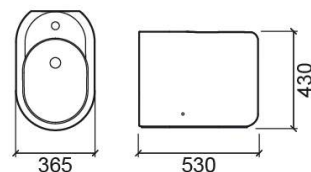

Status bidet - White

Discontinued

Ref. 123410004

EAN Code. 5604815315035

Description

Discontinued product - available until permanent stock rupture.

Technical Information

Length: 530 mm

Width: 365 mm

Height: 430 mm

Weight: 29.00 kg

Collection: [Status](#)

Product type: Bidets

Style: Contemporary

Product Format: Oval

Material: Ceramic

Installation type: Floor

Features

- With overflow ring
- With tap hole
- Side fixings
- Fixing kit included
- Back-to-wall bidet