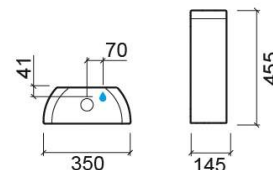

Status cistern - White

Discontinued

Ref. 123111004LM

EAN Code. 5604815324921

Description

Discontinued product - available until permanent stock rupture.

Technical Information

Length: 350 mm

Width: 145 mm

Height: 455 mm

Weight: 11.00 kg

Collection: [Status](#)

Product type: Cisterns

Material: Ceramic

Installation type: Exterior

Features

- Dual flush
- Bottom left water supply
- Fixing kit included
- Flush mechanism included
- Flush volume - 3/6Lpf
- Back opening for mechanism maintenance