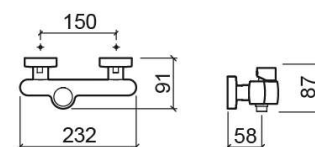

Status shower valve - Chrome

Discontinued

Ref. 539070111

EAN Code. 5604815609981

Description

Discontinued product - available until permanent stock rupture.

Features

- Flow rate at 3 Bar - 20L/min
- Single lever mixer

Technical Information

Length: 91 mm
Width: 232 mm
Height: 87 mm
Weight: 1.54 kg

Collection: [Status](#)

Product type: Taps

Style: Contemporary

Material: Brass

Installation type: Wall mounted

Downloads