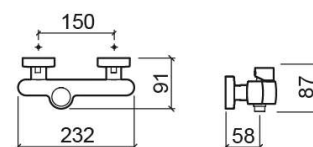

Status shower valve - Chrome

Discontinued

Ref. 539070111

EAN Code. 5604815609981

Description

Discontinued product - available until permanent stock rupture.

Features

- Flow rate at 3 Bar - 20L/min
- Single lever mixer

Technical Information

Length: 91 mm
Width: 232 mm
Height: 87 mm
Weight: 1.54 kg

Collection: [Status](#)

Product type: Taps

Style: Contemporary

Material: Brass

Installation type: Wall mounted