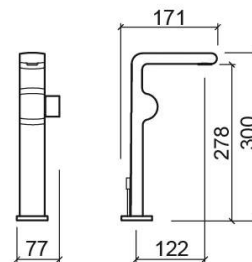

Status tall basin mixer with waste - Chrome

Discontinued

Ref. 539430011

EAN Code. 5604815610376

Description

Discontinued product - available until permanent stock rupture.

Technical Information

Length: 171 mm

Width: 77 mm

Height: 300 mm

Weight: 2.29 kg

Collection: [Status](#)

Product type: Taps

Style: Contemporary

Material: Brass

Installation type: Basin shelf

Features

- Flow rate at 3 Bar - 10.9 l/min
- Fixing kit included
- Hot & cold flexible connectors included
- Single lever mixer
- Automatic outlet valve included

Downloads

Cleaning Manuals

[Cleaning Manual \(PDF\)](#) ,