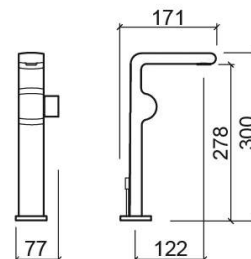

Status tall basin mixer with waste - Chrome

Discontinued

Ref. 539430011

EAN Code. 5604815610376

Description

Discontinued product - available until permanent stock rupture.

Technical Information

Length: 171 mm

Width: 77 mm

Height: 300 mm

Weight: 2.29 kg

Collection: [Status](#)

Product type: Taps

Style: Contemporary

Material: Brass

Installation type: Basin shelf

Features

- Flow rate at 3 Bar - 10.9L/min
- Fixing kit included
- Hot & cold flexible connectors included
- Single lever mixer
- Automatic outlet valve included

Downloads

Cleaning Manuals

[Cleaning Manual \(PDF\)](#) ,