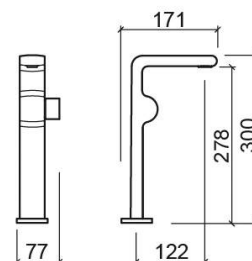

Status tall basin mixer - Chrome

Discontinued

Ref. 539430111

EAN Code. 5604815610383

Description

Discontinued product - available until permanent stock rupture.

Technical Information

Length: 171 mm

Width: 77 mm

Height: 300 mm

Weight: 1.95 kg

Collection: Status

Product type: Taps

Style: Contemporary

Material: Brass

Installation type: Basin shelf

Features

- Flow rate at 3 Bar - 10.9L/min
- Fixing kit included
- Hot & cold flexible connectors included
- Single lever mixer
- Waste not included

Downloads

Cleaning Manuals

[Cleaning Manual \(PDF\)](#) ,

2D & 3D Files

[5394301 CAD 2D \(ZIP\)](#) , [5394301 CAD 3D \(ZIP\)](#) ,

Assembly Instructions

[Long Basin Taps \(PDF\)](#) ,

Technical Drawings

[5394301 DT \(PDF\)](#) ,