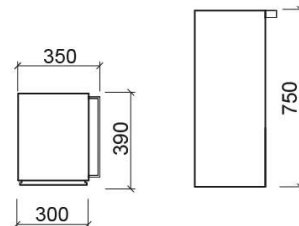

Status tall storage unit - Cherry roman

Discontinued

Ref. 6233136

EAN Code. 5604815908404

Description

Discontinued product - available until permanent stock rupture.

Technical Information

Length: 300 mm

Width: 390 mm

Height: 750 mm

Weight: 18.00 kg

Collection: [Status](#)

Product type: Vanity units

Style: Contemporary

Product Format: Rectangular

Material: Drawer Interior - melamine-faced chipboard; Vanity unit - Melamine-faced laminate