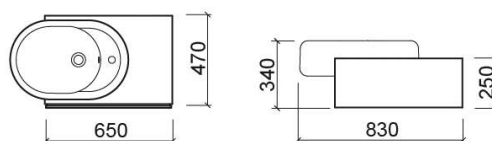

Status vanity unit for semi recessed basin - Cherry roman

Discontinued

Ref. 6230136

EAN Code. 5604815907537

Description

Discontinued product - available until permanent stock rupture.

Technical Information

Length: 650 mm

Width: 470 mm

Height: 250 mm

Weight: 17.00 kg

Collection: Status

Product type: Vanity units

Style: Contemporary

Product Format: Rectangular

Material: Drawer Interior - melamine-faced chipboard; Vanity unit - Melamine-faced laminate