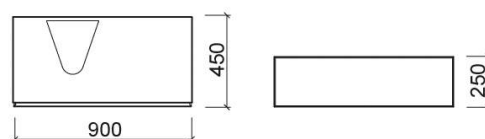

Status vanity unit with hole for basin - Cherry roman

Discontinued

Ref. 6232136

EAN Code. 5604815907520

Description

Status 90cm vanity unit

Discontinued product - available until permanent stock rupture.

Technical Information

Length: 900 mm

Width: 450 mm

Height: 250 mm

Weight: 24.50 kg

Collection: [Status](#)

Product type: Vanity units

Style: Contemporary

Product Format: Rectangular