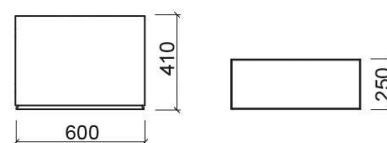

Status vanity unit - Cherry roman

Discontinued

Ref. 6232036

EAN Code. 5604815907513

Description

Discontinued product - available until permanent stock rupture.

Technical Information

Length: 600 mm

Width: 410 mm

Height: 250 mm

Weight: 17.00 kg

Collection: [Status](#)

Product type: Vanity units

Style: Contemporary

Product Format: Rectangular

Material: Drawer Interior - melamine-faced chipboard

Bowl position: Centre

Installation type: Wall hung

Features

- With drawer with Smooove closing system
- With built-in handle
- Fixing kit included

Variations

Cherry roman (Discontinued)

750x390x250 mm

Ref. 6230036