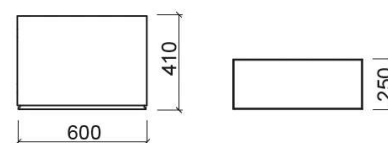

## Status vanity unit - Cherry roman

Discontinued

Ref. 6232036

EAN Code. 5604815907513

## Technical Information

Length: 600 mm

Width: 410 mm

Height: 250 mm

Weight: 17.00 kg

Collection: [Status](#)

Product type: Vanity units

Style: Contemporary