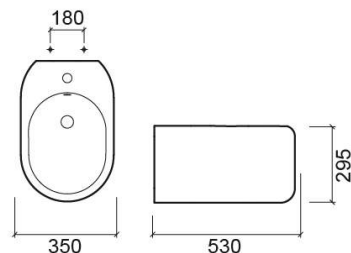

Status wall hung bidet - White

Discontinued

Ref. 123450004

EAN Code. 5604815326932

Description

Discontinued product - available until permanent stock rupture.

Technical Information

Length: 530 mm

Width: 350 mm

Height: 294 mm

Weight: 22.50 kg

Collection: Status

Product type: Bidets

Style: Contemporary

Product Format: Oval

Material: Ceramic

Installation type: Wall hung

Features

- With overflow ring
- With tap hole
- Hidden fixings
- Fixing kit not included