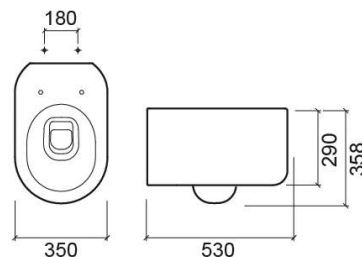

Status wall hung toilet - White

Discontinued

Ref. 123032004

EAN Code. 5604815326925

Description

Discontinued product - available until permanent stock rupture.

Features

- Hidden fixings
- Fixing kit included

Technical Information

Length: 530 mm

Width: 350 mm

Height: 358 mm

Weight: 25.00 kg

Collection: Status

Product type: Toilets

Style: Contemporary

Product Format: Oval

Material: Ceramic

Installation type: Wall hung