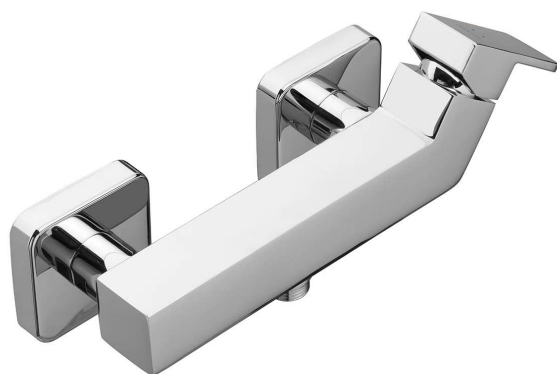

Step shower mixer - Chrome

Discontinued

Ref. 549070111

EAN Code. 5604815609448

Description

Discontinued product - available until permanent stock rupture.

Technical Information

Length: 78 mm

Width: 266 mm

Height: 97 mm

Weight: 1.64 kg

Collection: [Step](#)

Product type: Taps

Style: Traditional

Material: Brass

Installation type: Concealed

Features

- Installation frame included
- Fixing kit included
- Hot & cold flexible connectors included
- Single lever mixer
- Can be installed using a box
- Wall bracket with water outlet included

Downloads