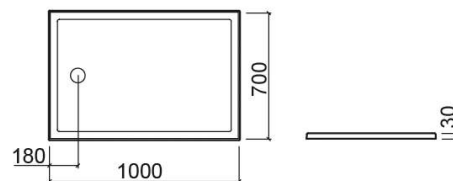

Stepin rectangular shower tray - White

Ref. 107562004

EAN Code. 5604815322231

Description

Stepin 140x80cm shower tray

Features

- Ø90mm waste with built-in trap not included
- Low profile tray

Technical Information

Length: 1000 mm

Width: 700 mm

Height: 30 mm

Weight: 24.4 kg

Collection: [Stepin](#)

Product type: Shower trays

Style: Contemporary

Product Format: Rectangular

Material: Ceramic

Installation type: Concealed; Countertop

Variations

White
1200x900x33 mm
Ref. 107612004
EAN Code. 5604815326116
Weight: 41.2 kg

White
1200x800x30 mm
Ref. 107552004
EAN Code. 5604815318104
Weight: 31.8 kg

White
1200x700x30 mm
Ref. 107572004
EAN Code. 5604815322248
Weight: 28.8 kg

White
1400x700x33 mm
Ref. 107622004
EAN Code. 5604815322453
Weight: 36.4 kg

White
1400x800x30 mm
Ref. 107632004
EAN Code. 5604815322460
Weight: 37.6 kg