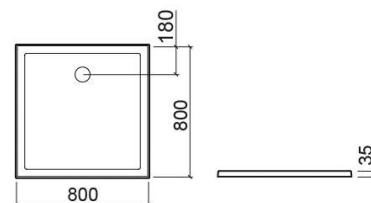

# Stepin square shower tray - White

Ref. 107520004

EAN Code. 5604815318074

## Description

Stepin 90x90cm shower tray

## Technical Information

Length: 800 mm

Width: 800 mm

Height: 35 mm

Weight: 23.8 kg

Collection: [Stepin](#)

Product type: Shower trays

Style: Contemporary

## Features

- Ø90mm waste with built-in trap not included
- Low profile tray

Variations

---

White

900x900x30 mm

Ref. 107530004

EAN Code. 5604815318081